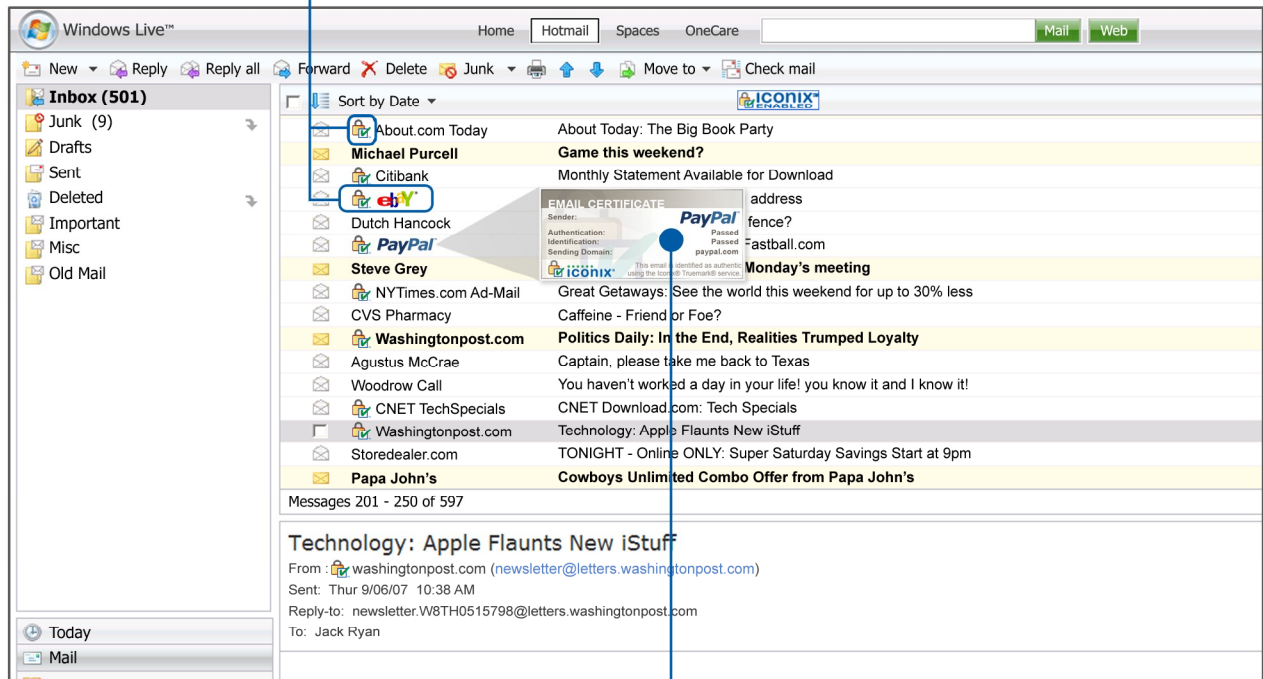

## Iconix® Truemark® Service

- Protect and promote your brand
- Make it easy to find and trust your messages
- Improves response rates
- Better data - images on or off

● **Truemark® icons make your message stand out and let users know it's real.** Use your company's logo in the inbox to call attention to your messages. The check-lock™ icon indicates the message has passed a two-step security check and is legitimate. The icon is dynamic and cannot be spoofed.

### Truemark certificate adds trust

When users mouse over a Truemark icon, a Truemark certificate is displayed to provide more information about the sender and verify the authenticity of the message.